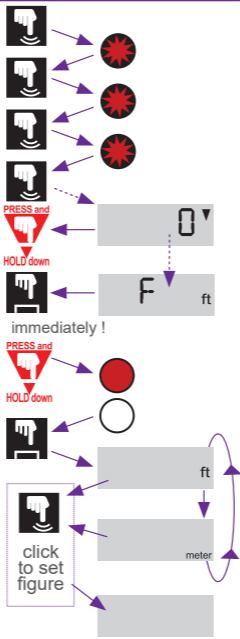

## set activation altitude

Art. No. 14133022 Quick Guide Handling CYPRES 2 2022-04

This Quick Guide does not replace the CYPRES 2 User's Guide nor releases the user from the obligation to comply with the contents of the CYPRES 2 User's Guide.

## changing the scale