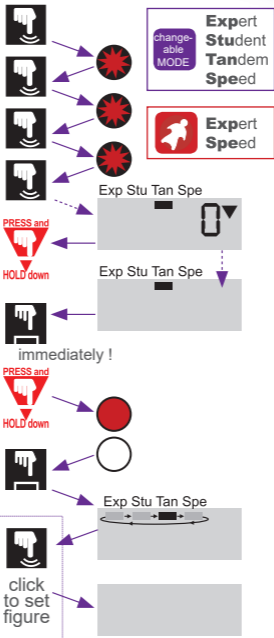

CYPRES

made in Germany

Reliability

changing the MODE

Art. No. 14133022 Quick Guide Handling CYPRES 2 2022-04

This Quick Guide does not replace the CYPRES 2 User's Guide nor releases the user from the obligation to comply with the contents of the CYPRES 2 User's Guide.