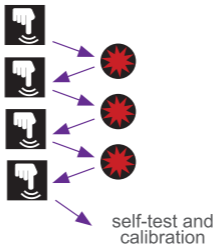

# Quick Guide “Handling CYPRES 2”

**click the button**

(a short press and release)

**press and hold down the button**

(keep the button pressed)

**release the button**

**LED flash**

**LED ON**

**LED OFF**

next indication / action

indication sequence ends with

This Quick Guide does not replace the CYPRES 2 User's Guide nor releases the user from the obligation to comply with the contents of the CYPRES 2 User's Guide.

## switching ON

10

9

8

...

0

unit switched ON